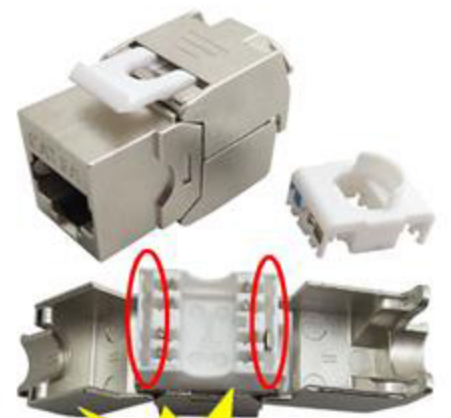

**LW-KJ6A-03**

- \* CAT6A/Tool free keystone jack
- \* Shielded type,180 degree cable entry
- \* Material closure:Zinc diecast-nickel plated
- \* Material contacts:Phosphor bronze
- \* Terminating 22-26AWG wiring cable

**LW-KJ6A-01**

- \* CAT6A/Tool free keystone jack
- \* Shielded type,180 degree cable entry
- \* Material closure:Zinc diecast-nickel plated
- \* Material contacts:Phosphor bronze
- \* Terminating 22-26AWG wiring cable

**LW-CA032**

- \* CAT6A coupler
- \* Shielded type,180 degree cable entry
- \* Material closure:Zinc diecast-nickel plated
- \* Material contacts:Phosphor bronze
- \* Terminating 22-26AWG wiring cable

**LW-KJ6A-16**

Special "gap" design to avoid short between wire and shell

**LW-KJ50**

- \* CAT6A/Tool free keystone jack
- \* Shielded type,180 degree cable entry
- \* Material closure:Zinc diecast-nickel plated
- \* Material contacts:Phosphor bronze
- \* Terminating 22-26AWG wiring cable